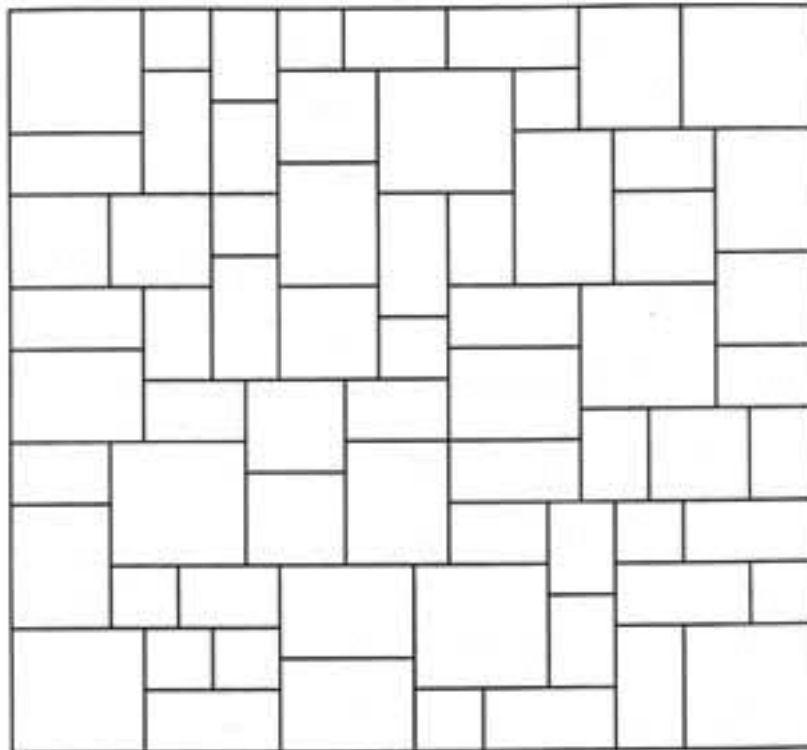

Patio On A Pallet

12' x 12' Random Pattern (144 Sq Ft)

(8) - 24" x 24"
(9) - 18" x 24"
(10) - 18" x 18"

(13) - 12" x 24"
(17) - 12" x 18"
(11) - 12" x 12"